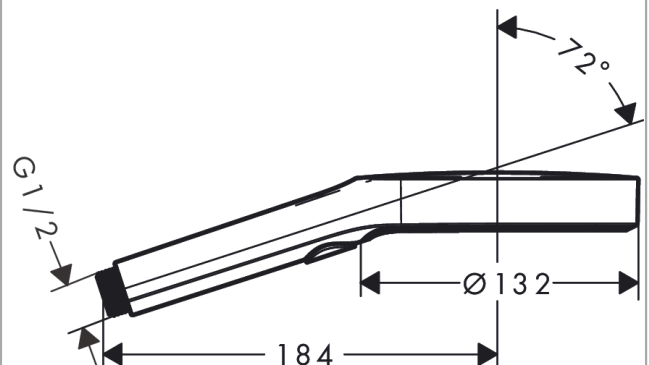

Scale drawing