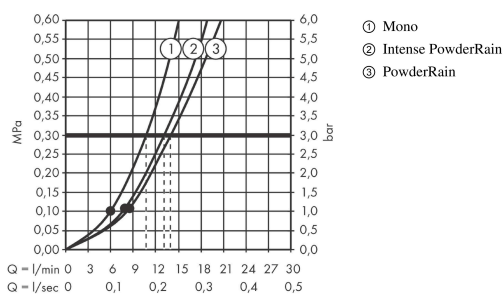

Flowchart

The consumption was measured in combination with the appropriate fittings (thermostat/mixer/ in-wall valve) to reflect actual application in practice.